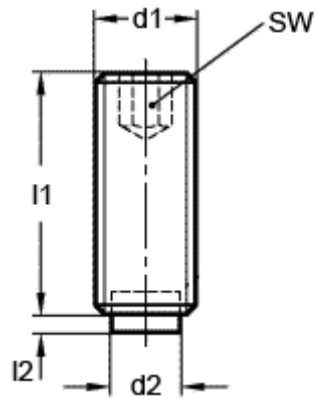

Data Sheet

Article number: 209306211

Description: E+G Grub screw, st. steel
GN 913.5-M6-25-MS

Measures

d1 = M6
d2 = 4.0
l1 = 25
l2 = 1.0
SW = 3.0